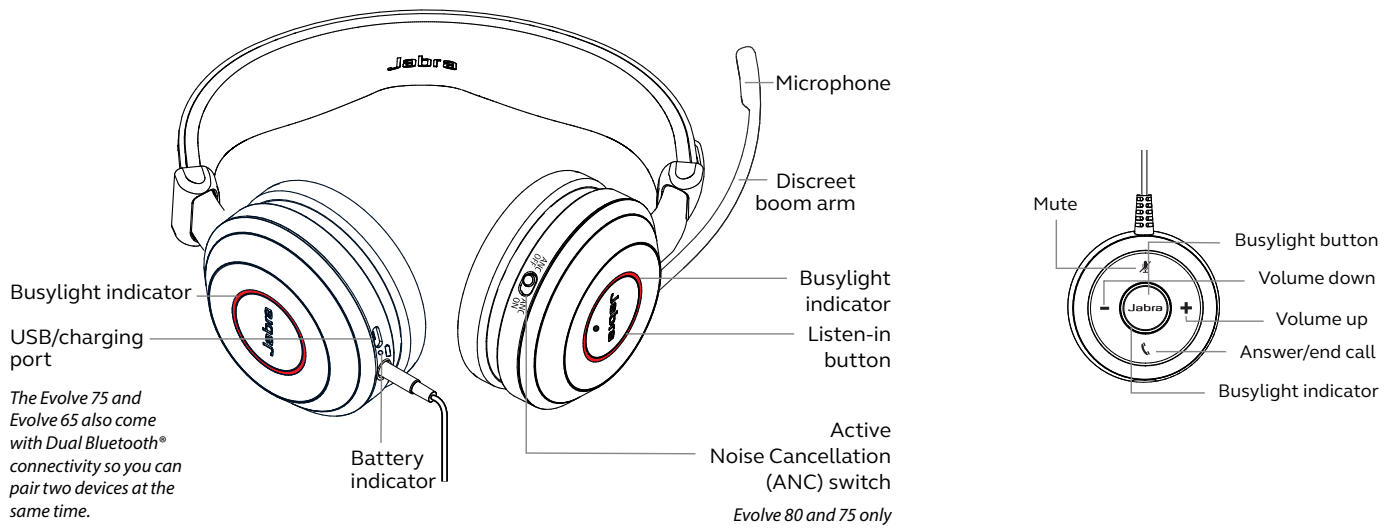

Features	Evolve 80	Evolve 75	Evolve 65	Evolve 40	Evolve 30	Evolve 20/SE	Evolve 75e	Evolve 65t	Evolve 65e
Primary work environment	Desk-First						Mobile-First		
	The best headset for concentration in the open office*	The best wireless headset for concentration in the open office.	Professional wireless headset with dual connectivity and amazing sound	Professional headset for greater productivity	Professional headset with flexible connectivity	Professional headset with easy call management	The world's first professional UC-certified wireless earbuds**	The world's first UC-certified true wireless earbuds**	Professional UC-certified sound on the go
Wearing style	Over-the-ear	On-the-ear	On-the-ear	On-the-ear	On-the-ear	On-the-ear	In-ear	In-ear	In-ear
Passive Noise Cancellation	•	•	•	•	•	•	•	•	•
Active Noise Cancellation	•	•					•		
Bluetooth®		•	•				•	•	•
Dual connectivity	•	•	•	•	•		•	•	•
Battery life	N/A	up to 18	up to 14	N/A	N/A	N/A	up to 14	up to 15	up to 13
Integrated busylight	•	•	•	•			•		•
3.5mm jack	•			•	•				•
Leatherette ear cushions	•	•	•	•	•	•¹			
Call control unit	•			•	•	•			
Transfer your Skype for Business calls to your smartphone* with Jabra Intelligent Call Transfer	•			•					
Discreet boom arm	•	•	•	•					
HiFi grade speakers for calls and music	•	•	•	•	•	•	•	•	•
Optional charging stand		•	•						

Compatibility For compatibility information go to jabra.com

*Discover more: Jabra.com/ANC **Jabra.com/commercial-claims
¹ The Evolve 20 comes with foam ear cushions. The Evolve 20 SE (Special Edition) comes with leatherette ear cushions.
© 2018 GN Audio A/S. All rights reserved.
@ Jabra is a registered trademark of GN Audio A/S.
The Bluetooth® word mark and logos are registered trademarks owned by the Bluetooth SIG, Inc. and any use of such marks by GN Audio A/S is under license.