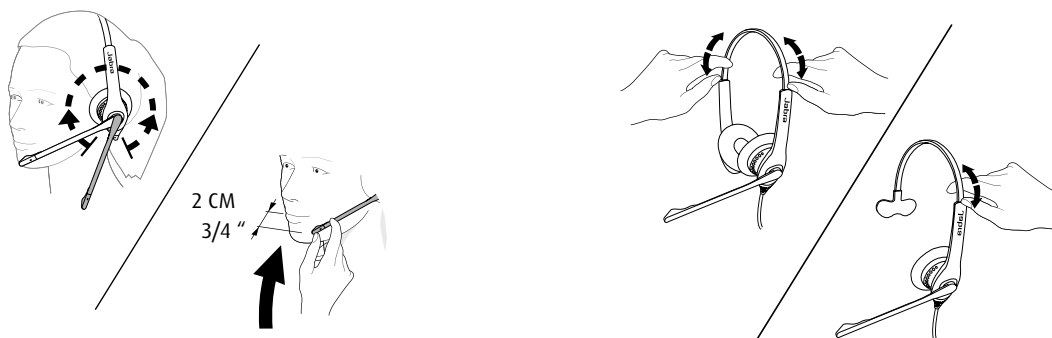

## How to wear

Jabra Biz 1500 has a 270° boom arm so it can be easily adjusted without breaking.

Duo or mono available. Adjustable headband

Features	Jabra Biz 1500 QD Duo	Jabra Biz 1500 QD Mono	Jabra Biz 1500 USB Duo	Jabra Biz 1500 USB Mono
Connectivity* – how many devices	1	1	1	1
User sound protection (PeakStop™)	Yes	Yes	Yes	Yes
Digital Signal Processing	No	No	Yes	Yes
Noise cancelling microphone	Yes	Yes	Yes	Yes
Microphone (G-MOS, Tx, CC)	4.3	4.3	4.3	4.3
Speaker (HD-Voice/wideband - up to)	4.5	4.5	6.8	6.8
Boom arm adjustable	270°	270°	270°	270°
Boom arm flexible	Yes	Yes	Yes	Yes
USB-Controller	No	No	Yes	Yes
Cord length (cm)	95	95	230	230
Ear cushions	Foam	Foam	Foam	Foam
Wearing styles	Headband	Headband	Headband	Headband
Headset weight (g)	115	88	146	119,5