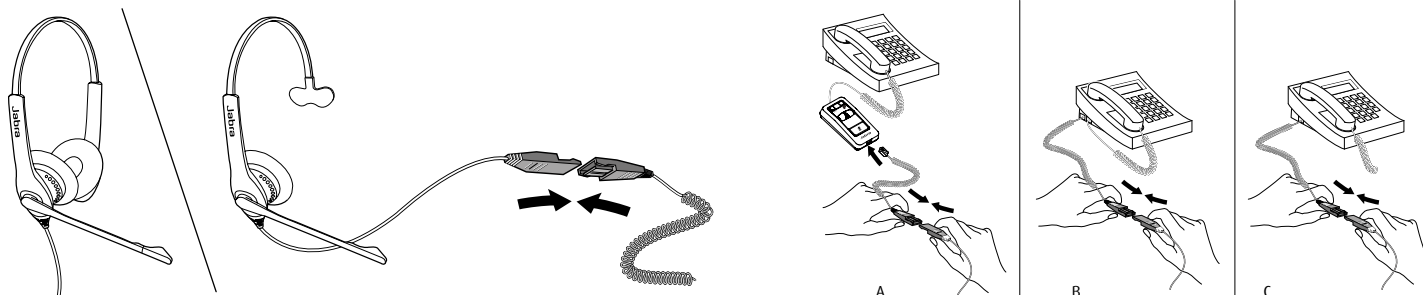

How to connect

Duo or mono available with QD connectivity (USB available)

QD connectivity