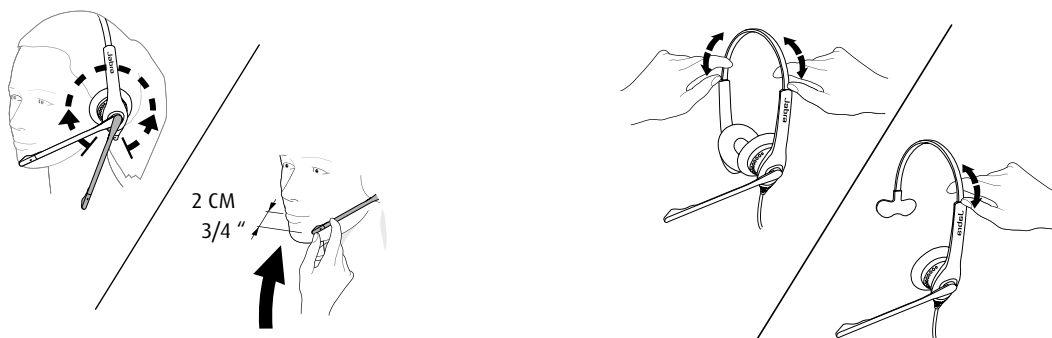

## How to wear

Jabra Biz 1500 has a 270° boom arm so it can be easily adjusted without breaking.

Duo or mono available. Adjustable headband

Features	Jabra Biz 1500 QD Duo	Jabra Biz 1500 QD Mono	Jabra Biz 1500 USB Duo	Jabra Biz 1500 USB Mono
Connectivity* – how many devices	1	1	1	1
User sound protection (PeakStop™)	Yes	Yes	Yes	Yes
Digital Signal Processing	No	No	Yes	Yes
Noise cancelling microphone	Yes	Yes	Yes	Yes
Microphone (G-MOS, Tx, CC)	4.3	4.3	4.3	4.3
Speaker (HD-Voice/wideband - up to)	4.5	4.5	6.8	6.8
Boom arm adjustable	270°	270°	270°	270°
Boom arm flexible	Yes	Yes	Yes	Yes
USB-Controller	No	No	Yes	Yes
Cord length (cm)	95	95	230	230
Ear cushions	Foam	Foam	Foam	Foam
Wearing styles	Headband	Headband	Headband	Headband
Headset weight (g)	115	88	146	119,5
<b>Compatibility</b>	For compatibility information go to <a href="http://Jabra.com">Jabra.com</a>			